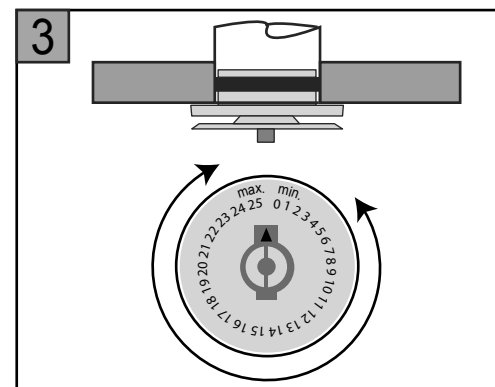

ComfoValve Luna S125

Quick reference

zehnder
always the
best climate

ODS80451, V0517 / 05.10.1055

Discover the easy installation
of our supply air valve.
Zehnder ComfoValve Luna S125
www.ComfoValveLuna.com