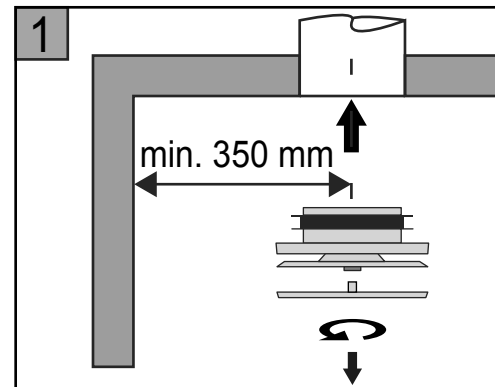

ComfoValve Luna S125

Quick reference

zehnder
always the
best climate

ODS80451, V0517 / 05.10.1055

Discover the easy installation
of our supply air valve.
Zehnder ComfoValve Luna S125
www.ComfoValveLuna.com