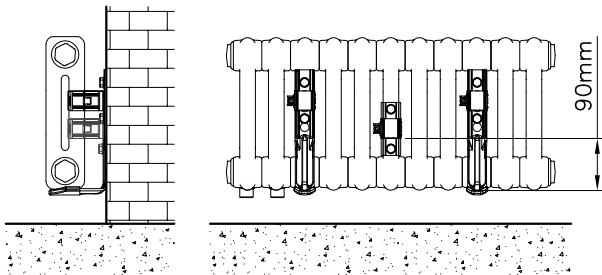

H mm	245-299	300-369	370-484	485-679	680-1000	1001-1500	1501-2200		
	SMB2T	SMB30	SMB40	SMB50	SMB75	SMB2T			
	max. 100kg	max. 100kg	max. 100kg	max. 100kg	max. 100kg	max. 100kg			
									
Model									
2xSMB	4-20 El.		4-20 El.	4-20 El.	4-20 El.	4-15 El.	4-15 El.	4-10 El.	4-12 El.
3xSMB	21-35 El.		21-35 El.	21-35 El.	21-35 El.	16-30 El.	16-30 El.	11-20 El.	13-22 El.
4xSMB	36-50 El.		36-50 El.	36-50 El.	36-45 El.	31-45 El.	31-45 El.	21-30 El.	23-32 El.
5xSMB	51-65 El.		51-65 El.	51-60 El.	46-60 El.	46-60 El.	46-60 El.	31-40 El.	33-42 El.

SMB2T H=245-299mm

SMB2T H=1001-2200mm

SMB30/40/50/75