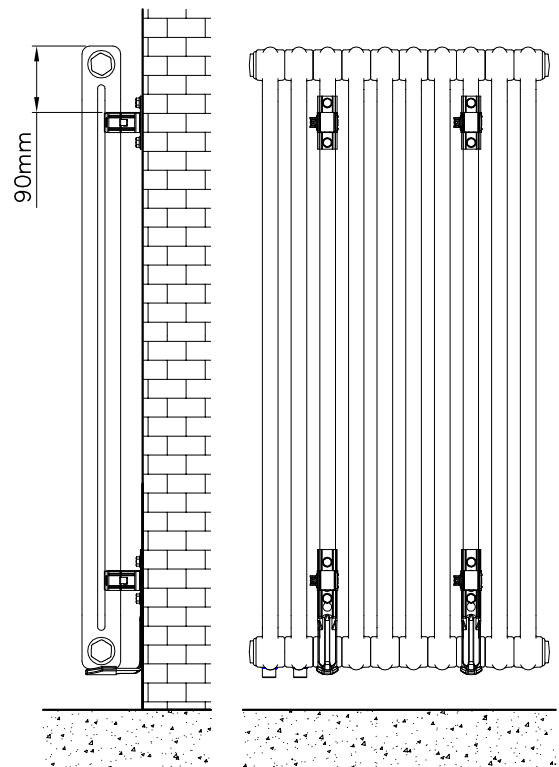

H mm	245-299	300-369	370-484	485-679	680-1000	1001-1500	1501-2200		
	SMB2T	SMB30	SMB40	SMB50	SMB75	SMB2T			
	max. 100kg	max. 100kg	max. 100kg	max. 100kg	max. 100kg	max. 100kg			
									
Model									
2xSMB	4-20 El.		4-20 El.	4-20 El.	4-20 El.	4-15 El.	4-15 El.	4-10 El.	4-12 El.
3xSMB	21-35 El.		21-35 El.	21-35 El.	21-35 El.	16-30 El.	16-30 El.	11-20 El.	13-22 El.
4xSMB	36-50 El.		36-50 El.	36-50 El.	36-45 El.	31-45 El.	31-45 El.	21-30 El.	23-32 El.
5xSMB	51-65 El.		51-65 El.	51-60 El.	46-60 El.	46-60 El.	46-60 El.	31-40 El.	33-42 El.

SMB2T H=245-299mm

SMB2T H=1001-2200mm

SMB30/40/50/75