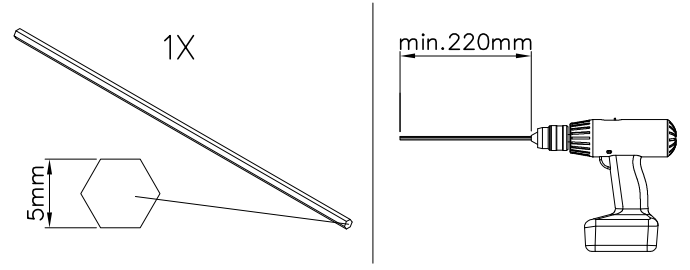

H mm	245-299	300-369	370-484	485-679	680-1000	1001-1500	1501-2200		
	SMB2T	SMB30	SMB40	SMB50	SMB75	SMB2T			
	max. 100kg	max. 100kg	max. 100kg	max. 100kg	max. 100kg	max. 100kg			
									
Model									
2xSMB	4-20 El.		4-20 El.	4-20 El.	4-20 El.	4-15 El.	4-15 El.	4-10 El.	4-12 El.
3xSMB	21-35 El.		21-35 El.	21-35 El.	21-35 El.	16-30 El.	16-30 El.	11-20 El.	13-22 El.
4xSMB	36-50 El.		36-50 El.	36-50 El.	36-45 El.	31-45 El.	31-45 El.	21-30 El.	23-32 El.
5xSMB	51-65 El.		51-65 El.	51-60 El.	46-60 El.	46-60 El.	46-60 El.	31-40 El.	33-42 El.

SMB2T H=245-299mm

SMB2T H=1001-2200mm

SMB30/40/50/75