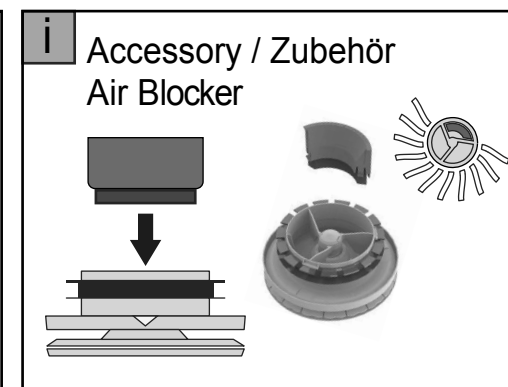

ComfoValve Luna S125

Quick reference

zehnder
always the
best climate

ODS80451, V0517 / 05.10.1055

Discover the easy installation
of our supply air valve.
Zehnder ComfoValve Luna S125
www.ComfoValveLuna.com