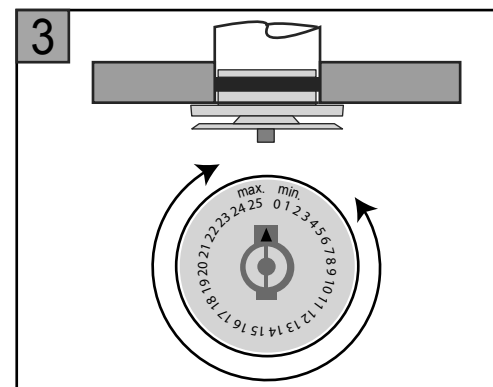

ComfoValve Luna S125

Quick reference

zehnder
always the
best climate

ODS80451, V0517 / 05.10.1055

Discover the easy installation
of our supply air valve.
Zehnder ComfoValve Luna S125
www.ComfoValveLuna.com