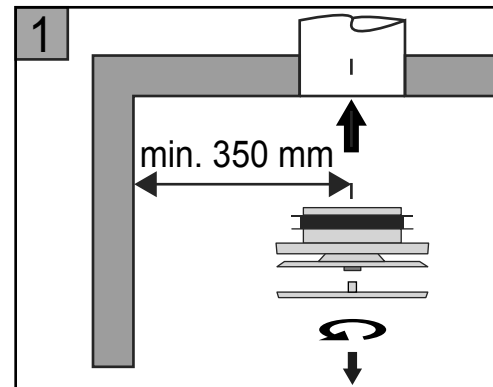

ComfoValve Luna S125

Quick reference

zehnder
always the
best climate

ODS80451, V0517 / 05.10.1055

Discover the easy installation
of our supply air valve.
Zehnder ComfoValve Luna S125
www.ComfoValveLuna.com